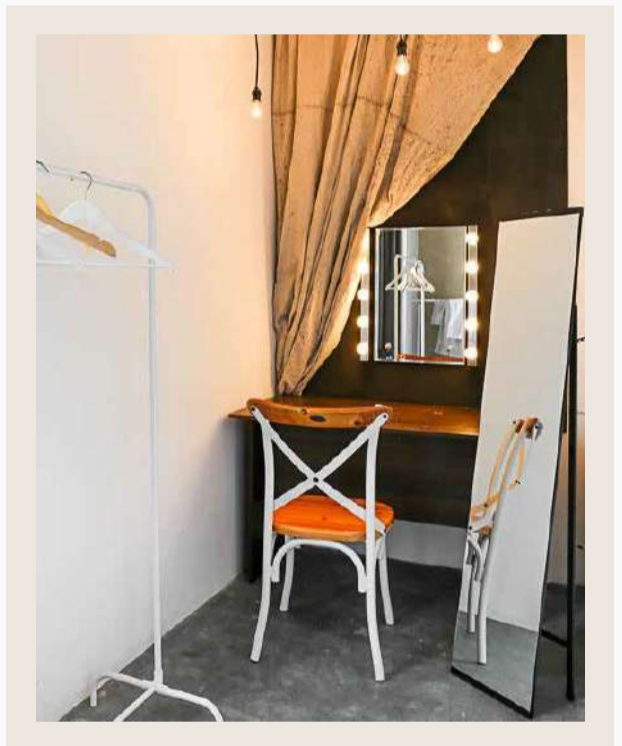

Background  
HITAM

Decorated Wall

Decorated Wall

Lighting 1

Lighting 2

White Limbo

Window Spot (Basic)

Balkon Area (Basic)

Wardrobe / Makeup Area (Basic)

Wood Side Partition Small (Basic)

White Side Partition Small (Basic)

Wood Side Partition Big (Basic)

STUDIO